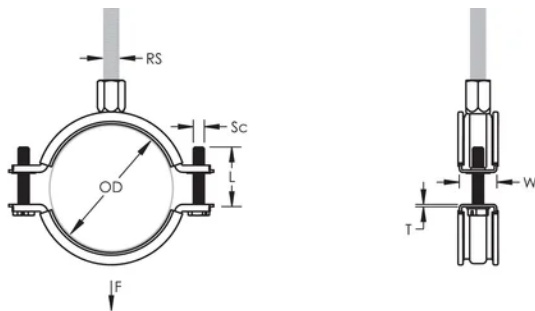

Longer ears position the screw farther from the hanger, improving tool clearance when the screw is tightened

Combination nut can be attached to M8 or M10 threaded rod, simplifying material handling

Screw length has been optimized to accommodate an increased pipe range, reducing inventory

## ATRIBUTE PRODUS

---

Article Number: 586019

Material: Oțel;EPDM-SBR Rubber

Finish: Electro galvanized

Temperature: -50 to 110 °C

Color: Black

Outer Diameter (OD): 160 - 170 mm

Pipe Size: 6"

NB/DN: 150

Rod Size (RS): M8;M10

Width (W): 25 mm

Thickness (T): 2 mm

Screw Diameter (Sc): 6

Screw Length (L): 37mm

Static Load: 3200N

## DIAGRAMS