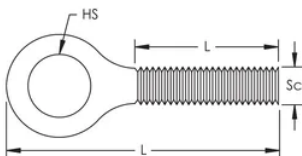

## CARACTERISTICI

Designed to accept nVent CADDY Speed Link wire rope or hook

## SPECIFICAȚII

**Finish:** Electrogalvanized

**Material:** Oțel

Table 1/1

Număr de catalog	Article Number	Screw Diameter (Sc)	Screw Length (L)	Hole Size (HS)	Length (L)
SLEBM6	195854	6	20mm	7.2 mm	37.5mm
SLEBM8	195856	8	25mm	8.5 mm	50mm

## DIAGRAMS