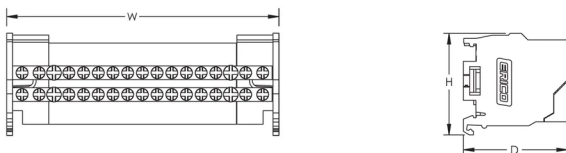

Număr de catalog	BD-40A
Short Term Withstand Current (Icw) 1s	4.5kA
Peak Short Circuit Current (Ipk)	22kA
Max Working Voltage, IEC (Ui)	500
Line Side Number of Connections	2
Line Side Compact Stranded Wire Size	6 - 16 mm²
Line Side Stranded Wire Size - Ferrule	4 – 10mm²
Load Side Number of Connections	15
Load Side Compact Stranded Wire Size	(15) 1,5 - 4 mm²
Load Side Stranded Wire Size - Ferrule	(15) 0,75 – 4 mm²
Depth (D)	50mm
Height (H)	50mm
Width (W)	130mm
Unit Weight	0.22kg
Flammability Rating	UL® 94V-0
Complies With	IEC® 60947-7-1

DETALII SUPLIMENTARE DESPRE PRODUS

Line side and load side number of connections are per pole.

Design Guideline for Distribution Blocks, Power Blocks and Power Terminals										
Derating according to Ambient* Temperature (°C) to maintain working temperature of 85°C										
Ambient Temperature (°C)	30°	35°	40°	45°	50°	55°	60°	65°	70°	75°
Derating Coefficient (d)	1	1	1	0.94	0.88	0.82	0.75	0.67	0.58	0.47
*environment around the terminal blocks inside the enclosure										

DIAGRAMS

AVERTIZARE

Produsele nVent trebuie instalate și utilizate numai așa cum este indicat în fișele de instrucțiuni și materialele de formare ale nVent. Fișele de instrucțiuni sunt disponibile pe www.nvent.com și de la reprezentantul dvs. de servicii clienți nVent. O instalare incorectă, o utilizare abuzivă, o aplicare greșită sau orice altă lipsă de respectare completă a instrucțiunilor și avertismentelor nVent poate duce la defectarea produsului, la deteriorarea proprietății, la răni corporale grave și moarte.