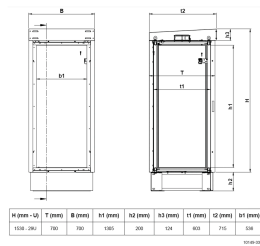

Outdoor Modular VENT Cabinet With Single Door, Fan, 1530H 29 U, 700W 730D

Data Solutions

NUMĂR DE CATALOG

10149-334

Telecom and Railway applications require sophisticated electronics in outdoor setups. nVent SCHROFF Outdoor cabinets shield such electronic components from extreme weather and vandalism, ensuring operational continuity. Modular construction allows multiple configurations in size and function along with multiple cooling options.

CERTIFICATIONS

CARACTERISTICI

Aluminium profile frame with removable, double-walled cladding

IP 55 or NEMA 12~

Double-walled

Extensive range of 19" cabinet accessories

Access to cabinet from front, all sides possible upon request

100 mm high plinth, 200 and 300 mm possible

Top cover with louvers, can be upgraded with fans or A/C unit