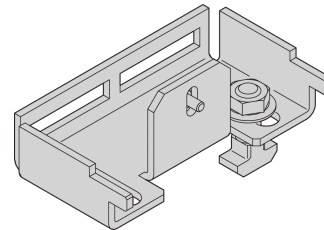

Aisle Containment Top Cover With Safety Glass, 1200W 600D

Data Solutions

NUMĂR DE CATALOG

21130-588

Top cover in different depths to setup a aisle containment closing.

CERTIFICATIONS

CARACTERISTICI

Top covers to provide top cover for 2 cabinet rows

Suitable for an aisle width of 1200 mm

A top cover profile can raise the aisle height by 84 mm; please order separately

Top cover can be removed from inside (allows access to lighting and facilitates maintenance works)

ATRIBUTE PRODUS

Type: Aisle Top Cover

Width: 600mm

Depth: 1200mm

Material: Oțel; Glass

Package Quantity: 1

Color: Black Grey

Color Code: RAL 7021