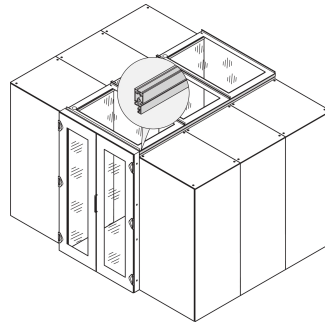

Aisle Containment Top Cover With Safety Glass, 1200W 600D

Data Solutions

NUMĂR DE CATALOG

21130-588

Top cover in different depths to setup a aisle containment closing.

CERTIFICATIONS

CARACTERISTICI

Top covers to provide top cover for 2 cabinet rows

Suitable for an aisle width of 1200 mm

A top cover profile can raise the aisle height by 84 mm; please order separately

Top cover can be removed from inside (allows access to lighting and facilitates maintenance works)

ATRIBUTE PRODUS

Type: Aisle Top Cover

Width: 600mm

Depth: 1200mm

Material: Oțel; Glass

Package Quantity: 1

Color: Black Grey

Color Code: RAL 7021