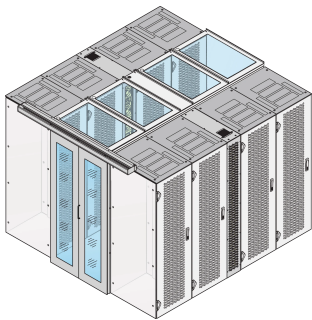

Aisle Containment Top Cover, 1200W 300D

Data Solutions

NUMĂR DE CATALOG

21130-648

Top cover in different depths to setup a aisle containment closing.

CERTIFICATIONS

CARACTERISTICI

Top covers to provide top cover for 2 cabinet rows

Suitable for an aisle width of 1200 mm

A top cover profile can raise the aisle height by 84 mm; please order separately

Top cover can be removed from inside (allows access to lighting and facilitates maintenance works)

ATRIBUTE PRODUS

Type: Aisle Top Cover

Width: 300mm

Depth: 1200mm

Material: Oțel

Package Quantity: 1

Color: Black Grey

Color Code: RAL 7021