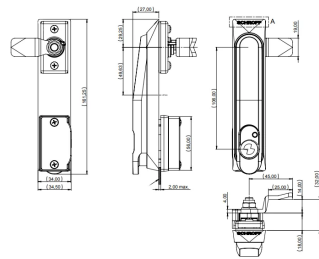

Varistar CP | Lever Handle for ASSA Cylinder, without cylinder

Data Solutions

NUMĂR DE CATALOG

24630-062

Lever handle for door systems with several locking points.

CARACTERISTICI

For installation instead of key lock insert

For 1 to 3 points locking doors

Compatible with DIN, ASSA or KABA lock cylinder

Cylinder not included

ATRIBUTE PRODUS

Package Quantity: 1

Handle Type: Front Handle

Material: Polyamide 6

Product Type: Handle