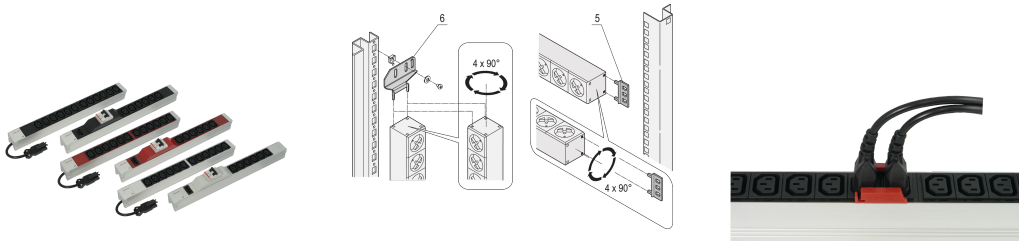

Socket Strip, IEC C13, With Wieland® Input, C13, 12 Sockets, 19", Red

Data Solutions

NUMĂR DE CATALOG

60110-342

Modular, compact PDU with many function elements. Using a 1 U by 1 U aluminum chassis the PDU can easily be integrated in a rack. The Wieland connector allows easy combination with different power input cords.

CERTIFICATIONS

CARACTERISTICI

Input via Wieland® GST 18 plug

Installation height 1 U

In accordance with IEC 60320

Horizontal or vertical mounting

Output via IEC 60320 C-13 sockets

Socket strips can be rotated through all four directions (in 90° increments) during fitting

ATRIBUTE PRODUS

Socket Type: IEC C13

Socket Quantity: 12

Switched Outlets: No

Voltage AC: 230V

Package Quantity: 1

Color: Red

Depth: 44mm

Finish: Anodized

Length: 438.5mm

Material: Aluminiu; Polyamide

Product Type: Socket Strip

Net Weight: 0.72kg

DETALII SUPLIMENTARE DESPRE PRODUS

Please order mounting bracket for vertical mounting separately.