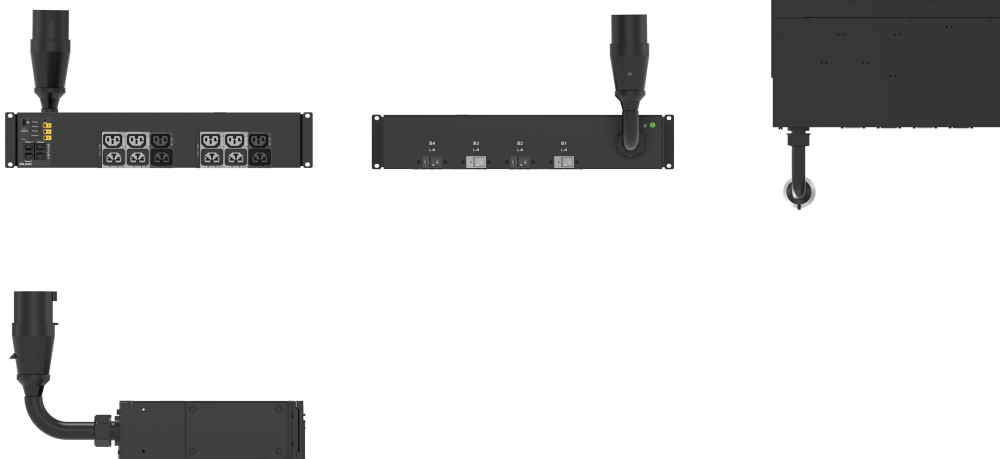

MSP0 PDU, 2U, 60A(48A)NA/63A Int, 208V NA, 230V Int, 1P, 4 CB, (6)C13, (6)4-in-1

Data Solutions

NUMĂR DE CATALOG

EN6354

The Advantage Series Outlet Metered, Outlet Switched PDU family offers energy metering with advanced power and environmental monitoring options and remote outlet on/off switching. Comprehensive monitoring at the input phase, circuit breaker, and individual outlet levels offers advanced alerts of potential overloads. Billing-grade metering provides accurate power consumption data for energy use optimization. The hot-swappable network management controller features Gigabit and redundant ethernet communication with advanced support for external environmental sensors and rack security access solutions.

ATRIBUTE PRODUS

Product Family: Enlogic

Product Type: Socket Strip

Socket Type: (6) C13/C15; (6) C13/C15/C19/C21

Circuit Breaker: 20 A

Color: Black

Circuit Breaker Quantity: 4

Switched Outlets: Yes