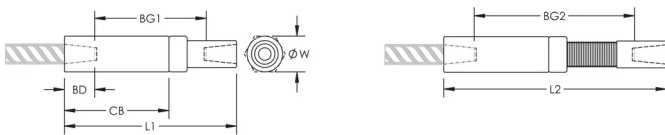

Length 2 (L2): 454 mm

Bar Depth (BD): 70mm

Bar Gap 1 (BG1): 218mm

Bar Gap 2 (BG2): 314mm

Coupler Body (CB): 224mm

Unit Weight: 11.97 kg

Designed to Meet: AASHTO;ABNT NBR 8548:1984;ACI 318 Type 1 (125% Specified Yield);ACI 318 Type 2 (Specified Tensile);ACI 349;ACI 359;AS3600

Package Quantity: 1

DETALII SUPLIMENTARE DESPRE PRODUS

Bar dimensions and weights listed may vary by region. Coupler sizes not shown may be available by special order. Contact your nVent LENTON representative for more information.

DIAGRAMS

AVERTIZARE

Produsele nVent trebuie instalate și utilizate numai așa cum este indicat în fișele de instrucțiuni și materialele de formare ale nVent. Fișele de instrucțiuni sunt disponibile pe www.nvent.com și de la reprezentantul dvs. de servicii clienți nVent. O instalare incorectă, o utilizare abuzivă, o aplicare greșită sau orice altă lipsă de respectare completă a instrucțiunilor și avertismentelor nVent poate duce la defectarea produsului, la deteriorarea proprietății, la răniri corporale grave și moarte și/sau poate anula garanția dvs.

North America

+1.800.753.9221

Option 1 – Customer Care

Option 2 – Technical

Support

Europe

Netherlands:

+31 800-0200135

France:

+33 800 901 793

Europe

Germany:

800 1890272

Other Countries:

+31 13 5835404

APAC

Shanghai:

+ 86 21 2412 1618/19

Sydney:

+61 2 9751 8500

Portofoliul nostru puternic de mărci:

CADDY

ERICO

HOFFMAN

ILSCO

SCHROFF

TRACHTE