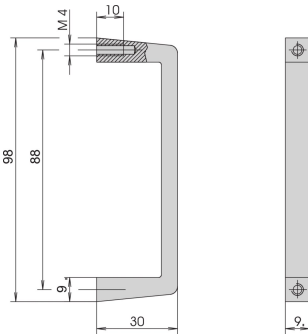

Front Handle, Width 9 mm, Height 98 mm

NUMĂR DE CATALOG

10501-003

Slim Aluminium profile front handle, 9 mm. The assembly of the handle will be done from the rear side.

CERTIFICATIONS

CARACTERISTICI

Static load-carrying capacity 30 kg/pair

The assembly of the handle will be done from the rear side

ATRIBUTE PRODUS

Product Type: Handle

Works With: Subracks; Chassis; Front Panels

Handle Type: Straight

Width: 9mm

Material: Aluminiu

Color: Silver

Static Load: 30kg

Package Quantity: 1

Finish: Anodized

DETALII SUPLIMENTARE DESPRE PRODUS

Please take into consideration that deliveries may be carried out in the stated SPQs (SPQ, e.g. 5 pieces, 10 pieces, 50 pieces, etc.). Differing order quantities (e.g. 2 pieces) may be changed to the next possible delivery quantity = Standard Pack Quantity.