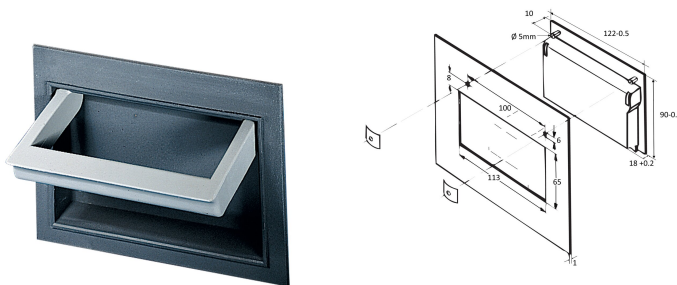

Folding Plastic Handle

NUMĂR DE CATALOG

10505-014

Folding handles can be used instead of the pre-mounted handles shells.

CERTIFICATIONS

CARACTERISTICI

Static load-carrying capacity 20 kg/pair

Lock-in in folded and unfolded position

For case protection class up to IP 40

ATTRIBUTE PRODUS

Product Type: Handle

Type: Static

Works With: Cases

Handle Type: Folding Handle

Material: Polyamide 6

Color: Grey