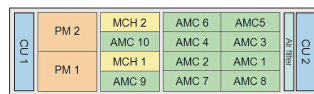

MTCA.0 System for 10 Single Full-Size AMC Modules, 3 U, 84 HP

NUMĂR DE CATALOG

11850-011

The double AMC card cage on the right hand side can hold either 4 Double Full-size AMCs or, with the optional splitting kit, 8 Single Full-size AMCs.

CERTIFICATIONS

CARACTERISTICI

In accordance with PICMG MTCA.0 R1.0 specification

3 U, 19" subrack system for 10 Single Full-Size AdvancedMC modules, 2 Single Full-Size MCHs and 2 power modules with width up to 12 HP

Number of Slots: 8

Type: 19" Rack Mount

Backplane Type: MTCA.0 Dual Star Topology

Data Transfer: 40 GbE; PCIe Gen3

Power per Slot: 50W

Airflow Direction: Right to Left

Rack Height: 3U

Power Supply Type: (2) Single Full-size PM