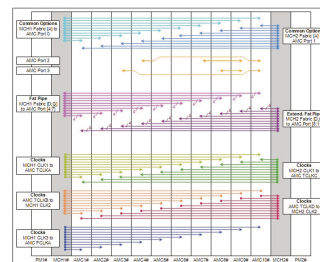

MTCA.0 System for 10 Single Full-Size AMC Modules, 3 U, 84 HP

NUMĂR DE CATALOG

11850-011

The double AMC card cage on the right hand side can hold either 4 Double Full-size AMCs or, with the optional splitting kit, 8 Single Full-size AMCs.

CERTIFICATIONS

CARACTERISTICI

In accordance with PICMG MTCA.0 R1.0 specification

3 U, 19" subrack system for 10 Single Full-Size AdvancedMC modules, 2 Single Full-Size MCHs and 2 power modules with width up to 12 HP