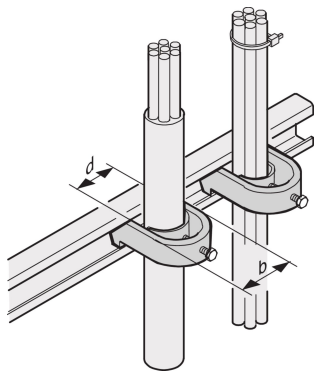

# C-Rail Cable Shell, for Cable Bundle 34 ... 38 mm

## NUMĂR DE CATALOG

20114-729

C-Rails are for better cable management. Installation generally behind the 19" uprights. They are compatible with standard cable clabs.

## CARACTERISTICI

For mounting of cables on C-profiles and cable support rails

## ATTRIBUTE PRODUS

Finish: Tin Plated

Package Quantity: 10

Material: Oțel

Product Family: Varistar CP

Product Type: Clamp

Type: Cable Clamp

Net Weight: 0.72kg