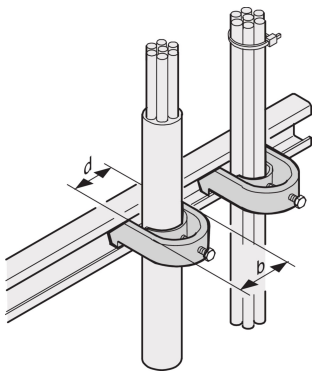

# C-Rail Cable Shell, for Cable Bundle 42 ... 46 mm

## NUMĂR DE CATALOG

**20114-731**

C-Rails are for better cable management. Installation generally behind the 19" uprights. They are compatible with standard cable clabs.

## CARACTERISTICI

For mounting of cables on C-profiles and cable support rails