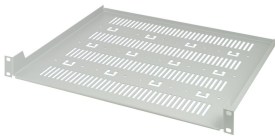

# 19" Equipment Shelf, 1 U, RAL 7035

## NUMĂR DE CATALOG

**20118-783**

19" Equipment Shelf with 5 Kg load capacity.

## CARACTERISTICI

Mounting height 1 U

Static load-carrying capacity 5 kg

## ATTRIBUTE PRODUS

Width: 447mm

Depth: 390mm

Finish: Vopsit Pulbere

Package Quantity: 1

Color: Light Grey

Color Code: RAL 7035

Material: Oțel