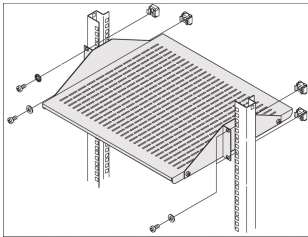

Labrack 19" Equipment Support, 2 U

NUMĂR DE CATALOG

20119-257

19" Equipment Support, 2 U Type C with load carrying capacity of 25 kg.

CERTIFICATIONS

CARACTERISTICI

Static load-carrying capacity 25 kg

Mounting height 2 U

Forward protrusion min. 168 mm

ATRIBUTE PRODUS

Product Type: Shelf

Product Family: Labrack

Type: Equipment Shelf

Material: Oțel

Finish: Vopsit Pulbere

Rack Height: 2U

Width: 430mm

Depth: 400mm

Net Weight: 3.13kg

Package Quantity: 1