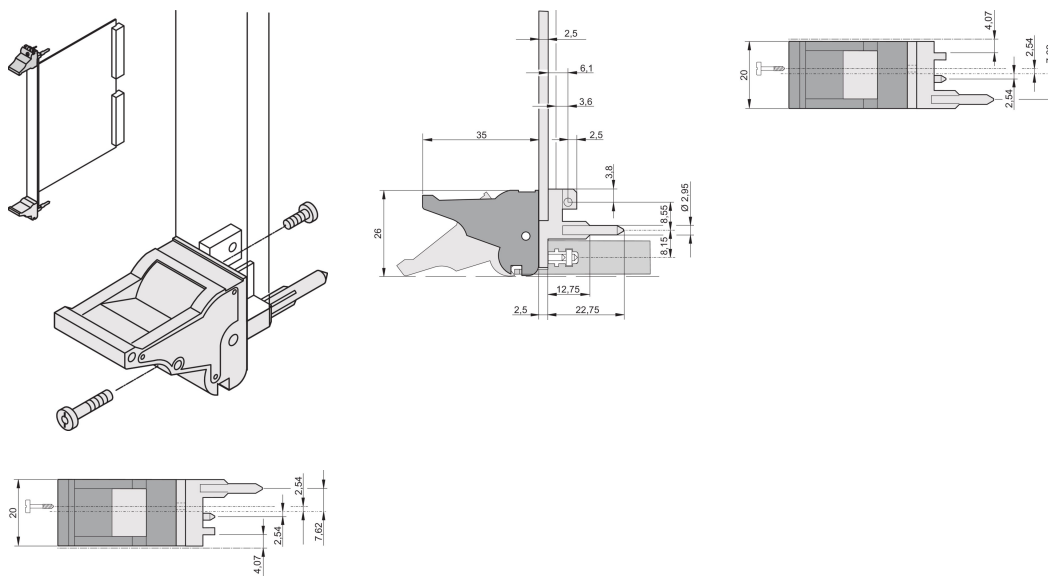

Insertor/Extractor Handle Type IEL, Black Lever, Grey Button, Top, 100 Pieces

NUMĂR DE CATALOG

20817-615

The inserter/extractor handle, type IEL in accordance with IEEE 1101.10. Two of these handles can overcome a single lever force of 700N (per pair).

CERTIFICATIONS

CARACTERISTICI

Suitable for insertion and extraction forces up to 700 N (per pair)

In accordance with IEEE 1101.10 and IEC 60297-3-102

A microswitch can be mounted

ATRIBUTE PRODUS

Package Quantity: 100

Handle Type: IEL; Top Front; Bottom Rear I/O

Flammability Rating: UL@ 94V-0

Color: Black

Complies With: EN 45545-2

Material: Polycarbonate; Zinc Alloy

Product Type: Handle

Type: Inserter/Extractor, Standard