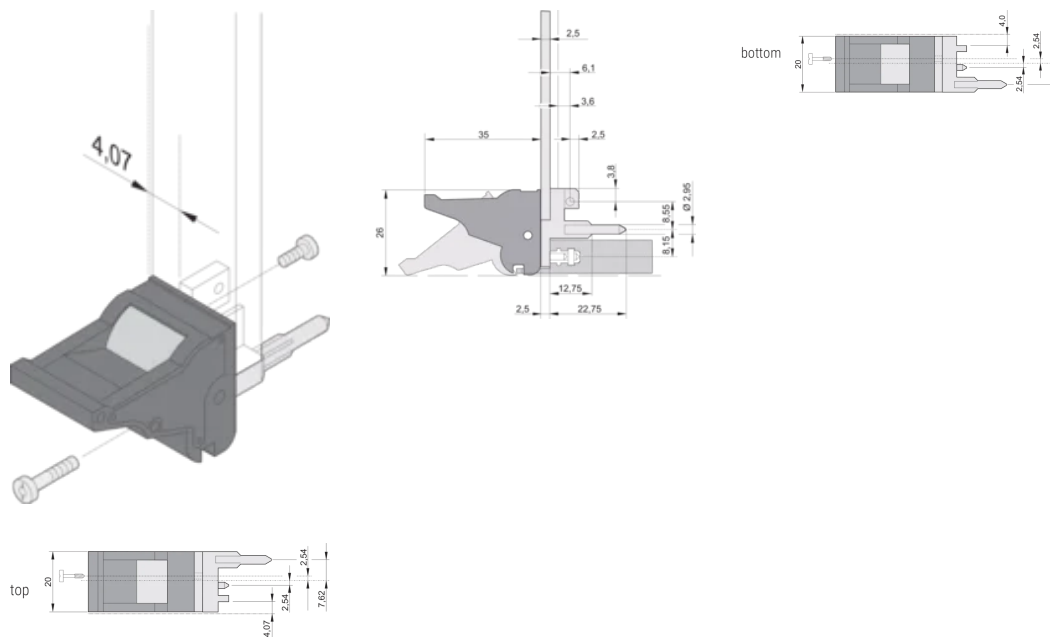

Handle Type: IEL; Top Front; Bottom Rear I/O

Flammability Rating: UL@ 94V-0

Color: Black

Complies With: EN 45545-2

Material: Polycarbonate; Zinc Alloy

Product Type: Handle

Type: Inserter/Extractor, Standard

Works With: Front Panels

Net Weight: 2.327kg

DETALII SUPLIMENTARE DESPRE PRODUS

Please order Coding pegs and Microswitch separately.

DIAGRAMS

AVERTIZARE

Produsele nVent trebuie instalate și utilizate numai așa cum este indicat în fișele de instrucțiuni și materialele de formare ale nVent. Fișele de instrucțiuni sunt disponibile pe www.nvent.com și de la reprezentantul dvs. de servicii clienți nVent. O instalare incorectă, o utilizare abuzivă, o aplicare greșită sau orice altă lipsă de respectare completă a instrucțiunilor și avertismentelor nVent poate duce la defectarea produsului, la deteriorarea proprietății, la răniri corporale grave și moarte și/sau poate anula garanția dvs.