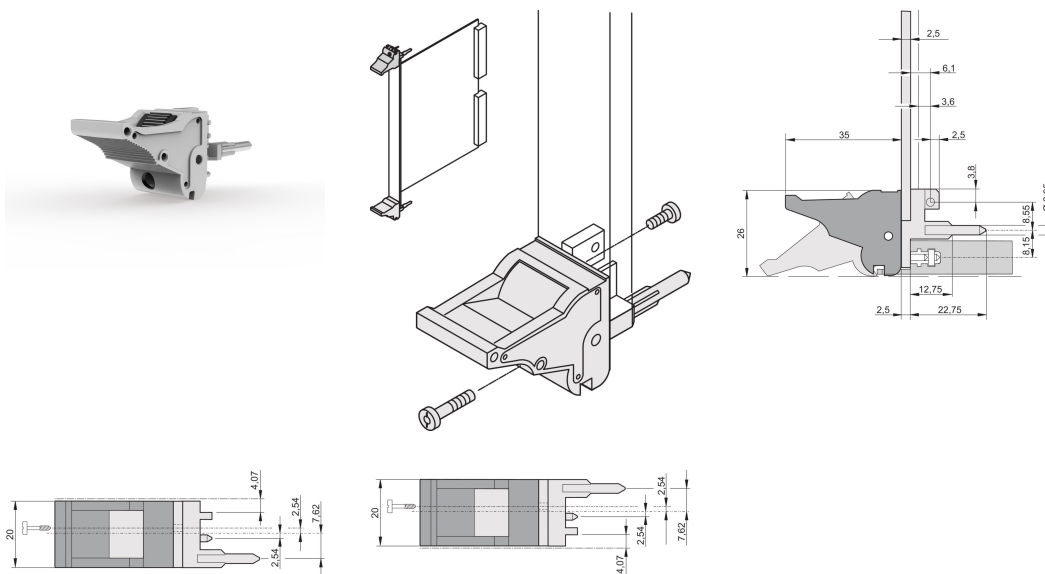

Insertor/Extractor Handle Type IEL, Grey Lever, Black Button, Bottom, 10 Pieces

NUMĂR DE CATALOG

20817-620

The inserter/extractor handle, type IEL in accordance with IEEE 1101.10. Two of these handles can overcome a single lever force of 700 N (per pair).

CERTIFICATIONS

CARACTERISTICI

Suitable for insertion and extraction forces up to 700 N (per pair)

In accordance with IEEE 1101.10 and IEC 60297-3-102

A microswitch can be mounted

ATRIBUTE PRODUS

Package Quantity: 10

Handle Type: IEL; Bottom Front; Top Rear I/O

Flammability Rating: UL@ 94V-0

Color: Grey

Complies With: EN 45545-2

Material: Polycarbonate

Product Type: Handle

Type: Inserter/Extractor, Standard

Works With: Front Panels