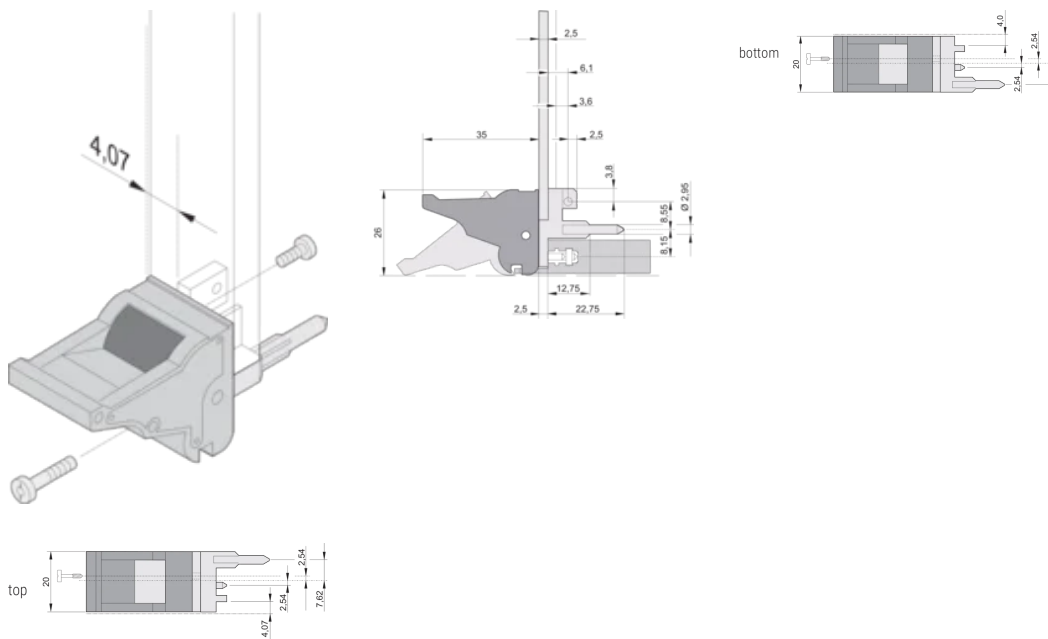

Handle Type: IEL; Bottom Front; Top Rear I/O

Flammability Rating: UL@ 94V-0

Color: Grey

Complies With: EN 45545-2

Material: Polycarbonate

Product Type: Handle

Type: Inserter/Extractor, Standard

Works With: Front Panels

Gross Weight: 0.247kg

DETALII SUPLIMENTARE DESPRE PRODUS

Please order Coding pegs and Microswitch separately.

DIAGRAMS

AVERTIZARE

Produsele nVent trebuie instalate și utilizate numai așa cum este indicat în fișele de instrucțiuni și materialele de formare ale nVent. Fișele de instrucțiuni sunt disponibile pe www.nvent.com și de la reprezentantul dvs. de servicii clienți nVent. O instalare incorectă, o utilizare abuzivă, o aplicare greșită sau orice altă lipsă de respectare completă a instrucțiunilor și avertismentelor nVent poate duce la defectarea produsului, la deteriorarea proprietății, la răniri corporale grave și moarte și/sau poate anula garanția dvs.