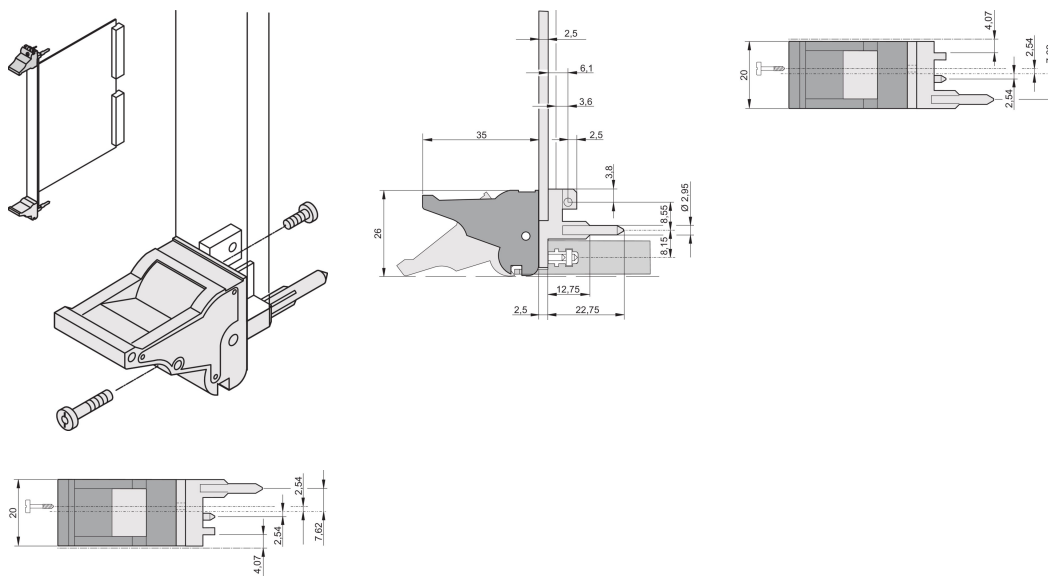

Insertor/Extractor Handle Type IEL, Grey Lever, Black Button, Top, 100 Pieces

NUMĂR DE CATALOG

20817-623

The inserter/extractor handle, type IEL in accordance with IEEE 1101.10. Two of these handles can overcome a single lever force of 700 N (per pair).

CERTIFICATIONS

CARACTERISTICI

Suitable for insertion and extraction forces up to 700 N (per pair)

In accordance with IEEE 1101.10 and IEC 60297-3-102

A microswitch can be mounted

ATRIBUTE PRODUS

Package Quantity: 100

Handle Type: IEL; Top Front; Bottom Rear I/O

Flammability Rating: UL@ 94V-0

Color: Grey

Complies With: EN 4545-2

Material: Polycarbonate

Product Type: Handle

Type: Inserter/Extractor, Standard

Works With: Front Panels