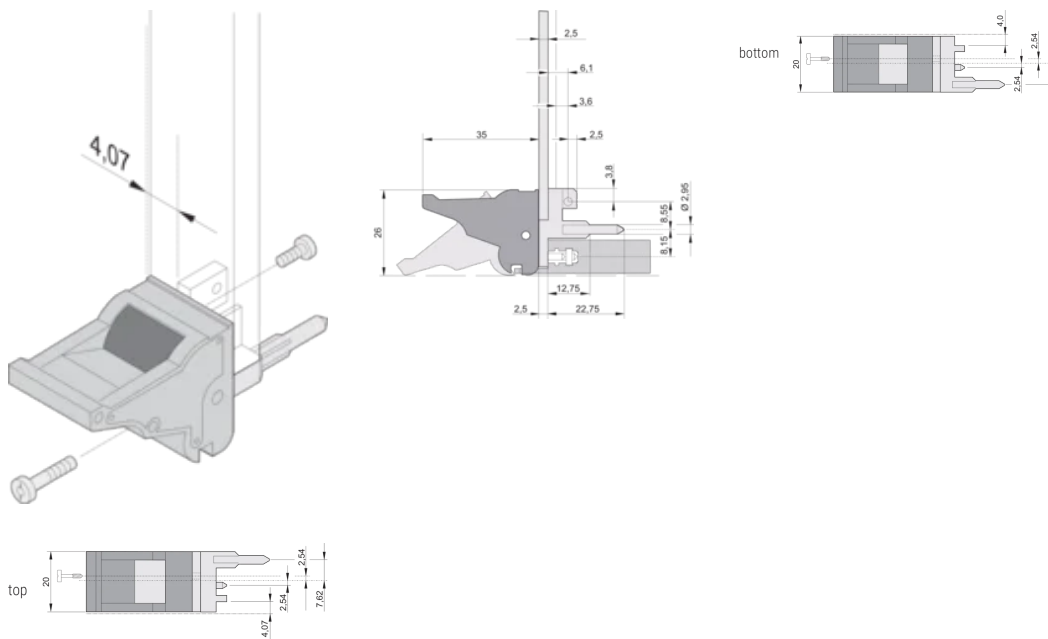

Handle Type: IEL; Top Front; Bottom Rear I/O

Flammability Rating: UL@ 94V-0

Color: Grey

Complies With: EN 4545-2

Material: Polycarbonate

Product Type: Handle

Type: Inserter/Extractor, Standard

Works With: Front Panels

Gross Weight: 2.355kg

DETALII SUPLIMENTARE DESPRE PRODUS

Please order Coding pegs and Microswitch separately.

DIAGRAMS

AVERTIZARE

Produsele nVent trebuie instalate și utilizate numai așa cum este indicat în fișele de instrucțiuni și materialele de formare ale nVent. Fișele de instrucțiuni sunt disponibile pe www.nvent.com și de la reprezentantul dvs. de servicii clienți nVent. O instalare incorectă, o utilizare abuzivă, o aplicare greșită sau orice altă lipsă de respectare completă a instrucțiunilor și avertismentelor nVent poate duce la defectarea produsului, la deteriorarea proprietății, la răniri corporale grave și moarte și/sau poate anula garanția dvs.