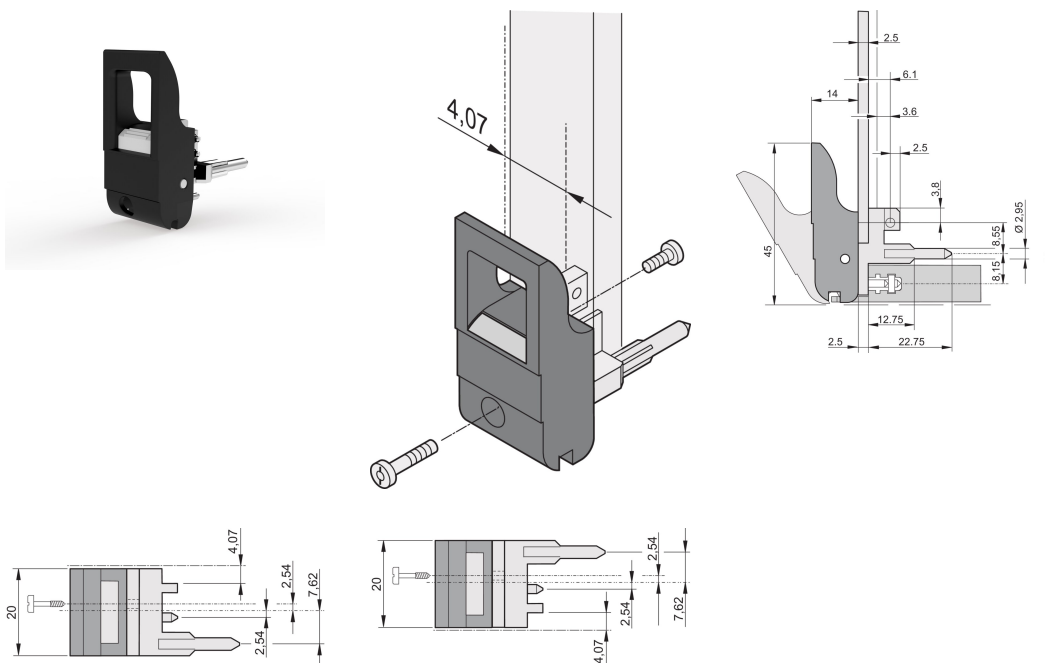

Insertor/Extractor Handle Type IET, Black Lever, Grey Button, Bottom, 100 Pieces

NUMĂR DE CATALOG

20817-653

The inserter/extractor handle, type IET in accordance with IEEE 1101.10. Two of these handles can overcome a single lever force of 700 N (per pair).

CERTIFICATIONS

CARACTERISTICI

Suitable for insertion and extraction forces up to 700 N (per pair)

In accordance with IEEE 1101.10 and IEC 60297-3-102

A microswitch can be mounted

ATRIBUTE PRODUS

Package Quantity: 100

Handle Type: IET; Bottom Front; Top Rear I/O

Flammability Rating: UL® 94V-0

Color: Black

Complies With: EN 45545-2

Material: Polycarbonate; Zinc Alloy

Product Type: Handle

Type: Inserter/Extractor, Standard