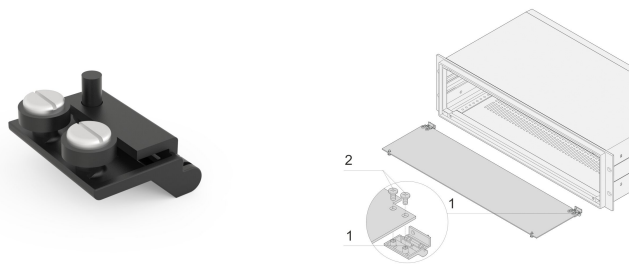

## NUMĂR DE CATALOG

**20828-028**

The bottom hinged panel can be assembled to the Inpac Case.

## CARACTERISTICI

Hinge for front panel

Mount at the bottom