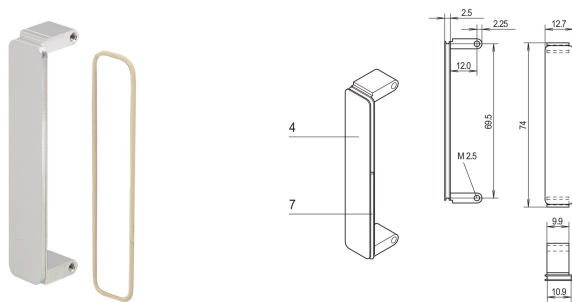

PMC Mezzanine Front Panel, Non-Shielded, Chrome Plated Zinc Die-Cast

NUMĂR DE CATALOG

20835-929

Mezzanine front panel is fitted into PMC front panel cut-outs. Available in different treatments.

CERTIFICATIONS

CARACTERISTICI

Mezzanine front panel is fitted into PMC front panel cut-outs

EMC shielding with conductive O-ring

ATRIBUTE PRODUS

Product Type: Front Panel

Type: Front Panel without Handle

Mounting: Screw-on Front

EMC Shielding: No (Retrofittable)

Material: Zinc

Front Finish: Chrome Plated

Rear Finish: Chrome Plated

Treated Edges: Yes

Height: 74mm

Width: 12.7mm

Complies With: PMC Mezzanine, IEEE P1386