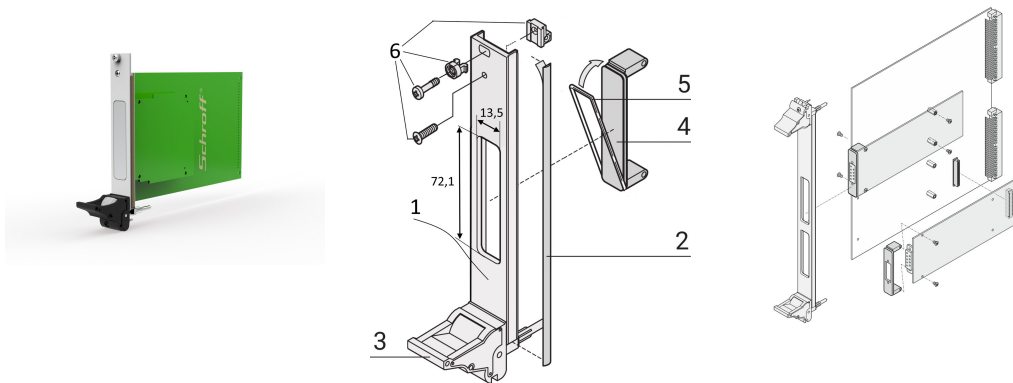

# Plug-In Unit Kit for PMC With IEL Handle black, U-shaped Front Panel Shielded (Textile), 3 U, 4 HP

## NUMĂR DE CATALOG

**20836-460**

U-shaped front panel with cutout for PMC. Shieldable for textile EMC gasket.

## CARACTERISTICI

In accordance with IEEE P1386, PCI Mezzanine Card

For single 69.0 x 76.5 mm or double 139.0 x 76.5 mm modules

For standard defined I/O mezzanine modules which connect to carrier cards

PMC = PCI Mezzanine Card

## ATRIBUTE PRODUS

Rack Height: 3U

Package Quantity: 1

Handle Type: IEL

Mounting: Screw-on Front

Gasket Type: Textile EMC

Front Finish: Anodized

Rear Finish: Conductive