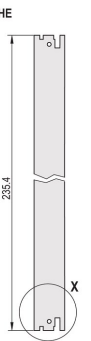

# Plug-In Unit Kit With IEL Handle, Shielded, Black, 6 U, 4 HP

NUMĂR DE CATALOG

---

**20848-592**

3 HE

6 HE

4 TE

5 TE

Plug-in unit, with IEL inserter/extractor black handle, 6 U, front assembly. The U-shaped front panel enable shielding with a textile gasket.

## CARACTERISTICI

---

U-shaped front panel for textile gasket

Suitable for insertion and extraction forces up to 700 N (per pair)

Enable the installation of a microswitch

Enable the installation of coding pegs in accordance with IEC 60297-3-103/ IEEE 1101.10

## ATTRIBUTE PRODUS

---

Rack Width: 4HP

Package Quantity: 1

Handle Type: IEL

Mounting: Screw-on Front; Screw-on Rear IO

Gasket Type: Textile EMC

Front Finish: Anodized