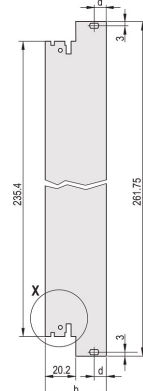

Plug-In Unit Kit With IEL Handle, Shielded, Black, 6 U, 12 HP

NUMĂR DE CATALOG

20848-598

3 HE

6 HE

4 TE

5 TE

Plug-in unit, with IEL inserter/extractor black handle, 6 U, front assembly. The U-shaped front panel enable shielding with a textile gasket.

CERTIFICATIONS

CARACTERISTICI

U-shaped front panel for textile gasket

Suitable for insertion and extraction forces up to 700 N (per pair)

Enable the installation of a microswitch

Enable the installation of coding pegs in accordance with IEC 60297-3-103/ IEEE 1101.10

ATTRIBUTE PRODUS

Rack Width: 12HP

Package Quantity: 1

Handle Type: IEL

Mounting: Screw-on Front; Screw-on Rear IO

Gasket Type: Textile EMC

Front Finish: Anodized

Rear Finish: Etched

Treated Edges: No

Complies With: IEC 60297-3-102; IEEE 1101.10; IEC 60297-3-103; IEEE 1101.1/11

EMC Shielding: Yes

Finish: Anodized; Passivated

Height (H): 261.8mm

Material: Aluminiu

Product Type: Front Panel