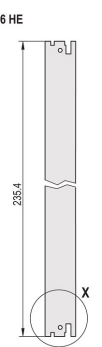

Plug-In Unit Kit With IEL Handle, Shielded, Black, 6 U, 12 HP

NUMĂR DE CATALOG

20848-598

3 HE

6 HE

4 TE

5 TE

Plug-in unit, with IEL inserter/extractor black handle, 6 U, front assembly. The U-shaped front panel enable shielding with a textile gasket.

CERTIFICATIONS

CARACTERISTICI

U-shaped front panel for textile gasket

Suitable for insertion and extraction forces up to 700 N (per pair)

Enable the installation of a microswitch

Enable the installation of coding pegs in accordance with IEC 60297-3-103/ IEEE 1101.10

ATTRIBUTE PRODUS

Rack Width: 12HP

Package Quantity: 1

Handle Type: IEL

Mounting: Screw-on Front; Screw-on Rear IO

Gasket Type: Textile EMC

Front Finish: Anodized

Rear Finish: Etched

Treated Edges: No

Complies With: IEC 60297-3-102; IEEE 1101.10; IEC 60297-3-103; IEEE 1101.1/11

EMC Shielding: Yes

Finish: Anodized; Passivated

Height (H): 261.8mm

Material: Aluminiu

Product Type: Front Panel