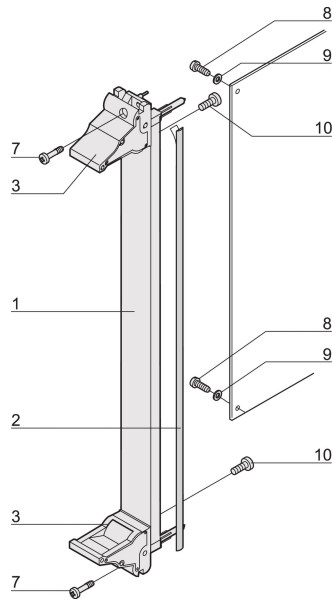

Plug-In Unit Kit With IEL Handle, Shielded, Black, 6 U, 12 HP

NUMĂR DE CATALOG

20848-598

3 HE

6 HE

4 TE

5 TE

Plug-in unit, with IEL inserter/extractor black handle, 6 U, front assembly. The U-shaped front panel enable shielding with a textile gasket.

CERTIFICATIONS

CARACTERISTICI

U-shaped front panel for textile gasket

Suitable for insertion and extraction forces up to 700 N (per pair)

Enable the installation of a microswitch

Enable the installation of coding pegs in accordance with IEC 60297-3-103/ IEEE 1101.10

ATTRIBUTE PRODUS

Rack Width: 12HP

Package Quantity: 1

Handle Type: IEL

Mounting: Screw-on Front; Screw-on Rear IO

Gasket Type: Textile EMC

Front Finish: Anodized

Rear Finish: Etched

Treated Edges: No

Complies With: IEC 60297-3-102; IEEE 1101.10; IEC 60297-3-103; IEEE 1101.1/11

EMC Shielding: Yes

Finish: Anodized; Passivated

Height (H): 261.8mm

Material: Aluminiu

Product Type: Front Panel