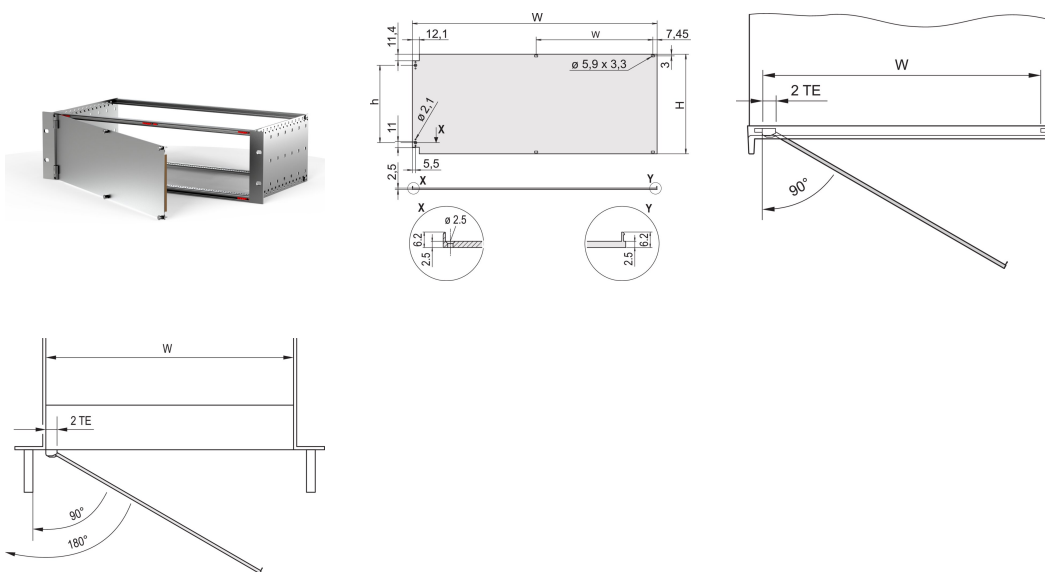

Front Panel, Shielded, Side Hinged, 6 U, 84 HP, 2.5 mm, Al, Front Anodized, Rear Conductive

NUMĂR DE CATALOG

20848-617

Front panel with textile EMC gasket, side hinged assembly.

CERTIFICATIONS

CARACTERISTICI

Front panel with textile EMC gasket

Enables mounting onto the horizontal rails

Suitable for subracks and cases

Hinges can be fitted on left or right

ATTRIBUTE PRODUS

Rack Height: 6U

Package Quantity: 1

Accessory Type: Front panel

Mounting: Hinged, Side

Gasket Type: Textile EMC

Front Finish: Anodized

Rear Finish: Conductive

Treated Edges: No

Depth (D): 2.5mm

EMC Shielding: No (Retrofittable)

Finish: Anodized; Passivated

Height (H): 261.8mm

Material: Aluminiu

Product Type: Front Panel

Rack Width: 84HP

Type: Front Panel without Handle

Width (W): 426.4mm

Net Weight: 0.99kg

DIAGRAMS