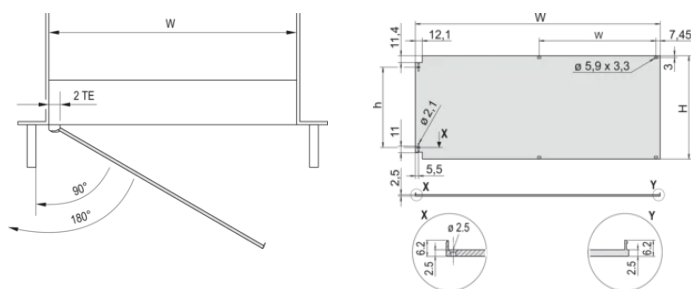

Height (H): 261.8mm

Material: Aluminiu

Product Type: Front Panel

Rack Width: 84HP

Type: Front Panel without Handle

Width (W): 426.4mm

Net Weight: 0.99kg

DIAGRAMS