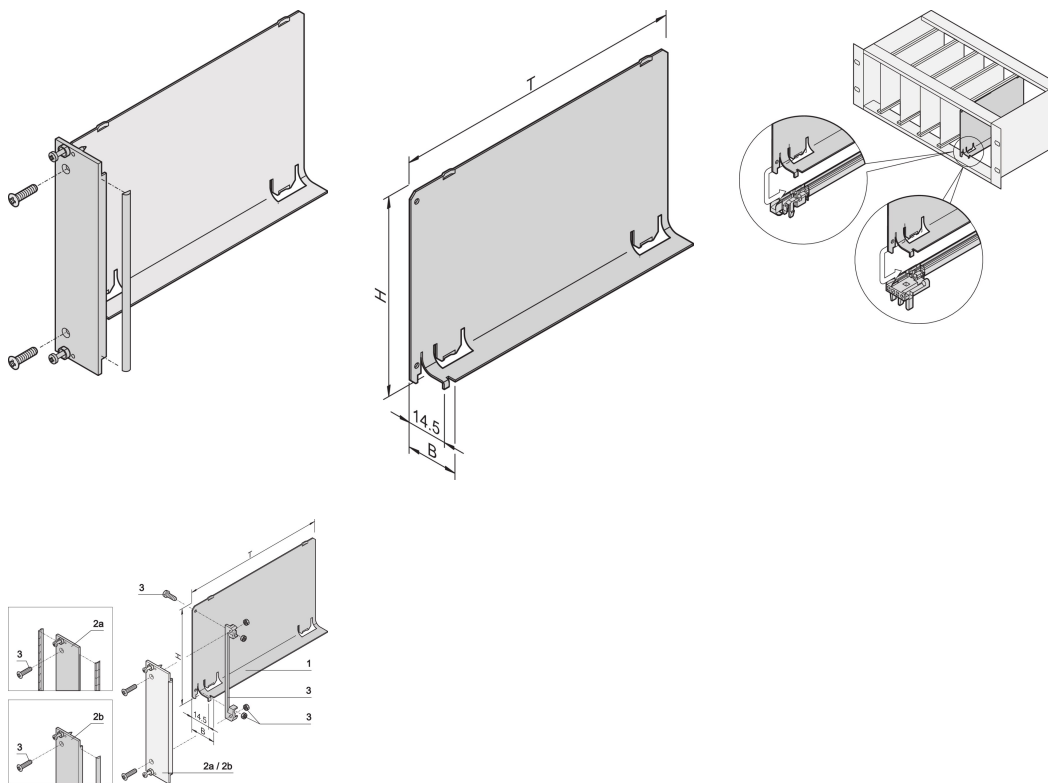

Air Baffle, U-Front Panel, Refrofit Shielding, Textile, 3 U, 4 HP, 220 mm

NUMĂR DE CATALOG

20848-729

The air baffle with U-shaped front panel covers an empty slot to eliminate an air flow exit. The U-shaped front panel accepts a textile EMC gasket.

CERTIFICATIONS

CARACTERISTICI

air baffle eliminates air leaks in empty slots

Cover is pushed into the guide rail

ATTRIBUTE PRODUS

Rack Height: 3U

Package Quantity: 1

Depth: 220mm