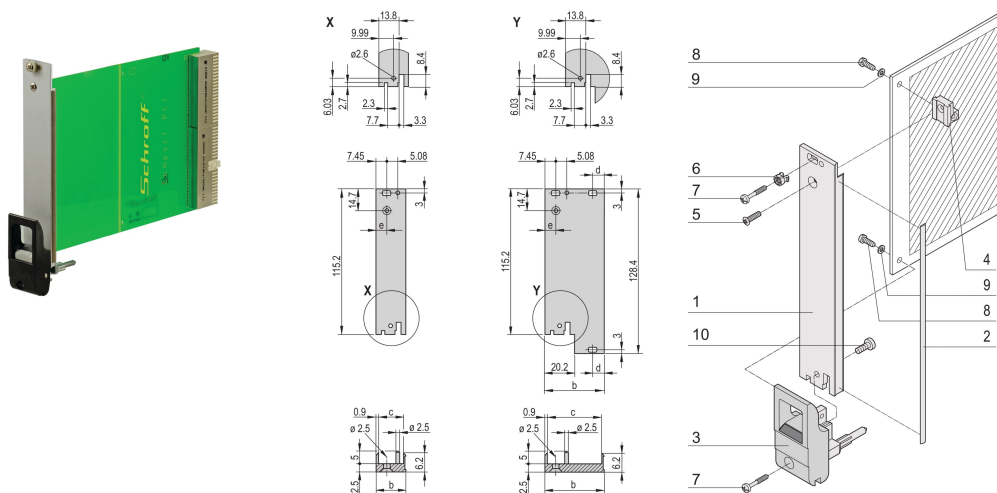

## NUMĂR DE CATALOG

**20848-763**

Plug-in unit, with IET inserter/extractor black handle, 3 U, front assembly. The U-shaped front panel enable shielding with a textile gasket.

## CARACTERISTICI

U-shaped front panel for textile gasket

Suitable for insertion and extraction forces up to 700 N (per pair)

Enable the installation of a microswitch

Enable the installation of coding pegs in accordance with IEC 60297-3-103/ IEEE 1101.10

## ATRIBUTE PRODUS

Rack Width: 4HP

Package Quantity: 1

Handle Type: IET

Mounting: Screw-on Front

Gasket Type: Textile EMC

Front Finish: Anodized

Rear Finish: Etched

Type: Front Panel with Handle (PIU)

Width: 20mm

Gross Weight: 0.073kg