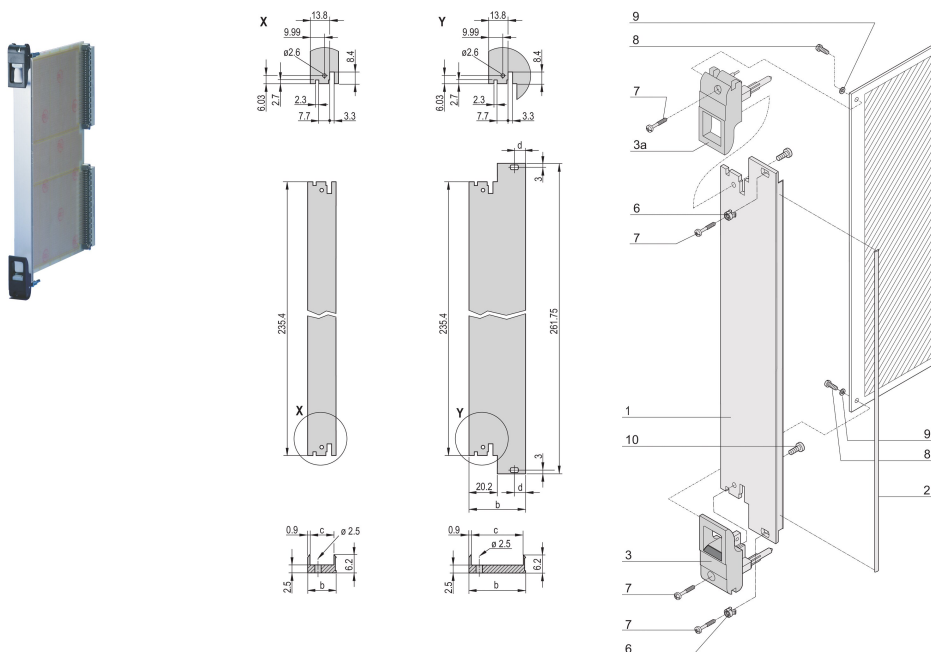

Plug-In Unit Kit With IET Handle, Shielded, Black, 6 U, 12 HP

NUMĂR DE CATALOG

20848-768

Plug-in unit, with IET inserter/extractor black handle, 3 U, front assembly. The U-shaped front panel enable shielding with a textile gasket.

CERTIFICATIONS

CARACTERISTICI

U-shaped front panel for textile gasket

Suitable for insertion and extraction forces up to 700 N (per pair)

Enable the installation of a microswitch

Enable the installation of coding pegs in accordance with IEC 60297-3-103/ IEEE 1101.10

ATTRIBUTE PRODUS

Rack Width: 12HP

Package Quantity: 1

Handle Type: IET

Mounting: Screw-on Front

Gasket Type: Textile EMC

Front Finish: Anodized

Rear Finish: Etched

Treated Edges: No

Complies With: IEC 60297-3-102; IEEE 1101.10; IEC 60297-3-103; IEEE 1101.1/11

EMC Shielding: Yes

Finish: Anodized; Passivated

Height: 261.8mm

Material: Aluminiu

Product Type: Front Panel

Rack Height: 6U