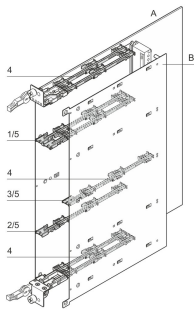

Guide Rail for AdvancedMC Compact and Full-Size Modules

NUMĂR DE CATALOG

20849-008

Guide rail for AdvancedMC compact and full-size modules.

CARACTERISTICI

AdvancedMC compact and full-size modules

ATRIBUTE PRODUS

Product Type: Guide Rail

Product Family: AdvancedMC

Type: Guide

Works With: Systems

Material: Polybutylene Terephthalate

Color: Red

Package Quantity: 10

Net Weight: 0.028kg