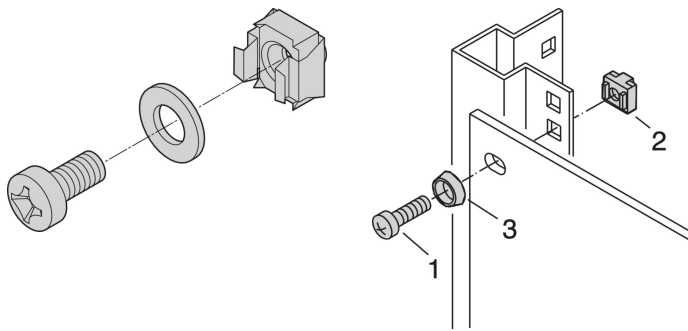

## NUMĂR DE CATALOG

**21100-435**

For standard grounding use a grounding nut and washer on at least one attachment point.

When 19" assembly kit is used with conductive 19" panel mount, grounding cage nuts are not needed.