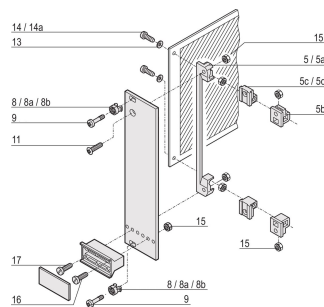

Sleeves for M2.5, Plastic, Grey; 100 pieces

NUMĂR DE CATALOG

21100-464

Sleeve guides the collar screw when fastening the front panel.

CERTIFICATIONS

CARACTERISTICI

Sleeve guides the collar screw when fastening the front panel

Sleeve is inserted into the elongated hole of the front panel

ATTRIBUTE PRODUS

Material: Polyamide 6

Color: Pebble Grey

Package Quantity: 100

Color Code: RAL 7032

Depth (D): 6.9mm

Height (H): 6mm

Product Type: Sleeve

Width (W): 6.8mm

Works With: Front Panels

Flammability Rating: UL® 94V-2

DETALII SUPLIMENTARE DESPRE PRODUS

Metal sleeves on the partial front panels must be pressed in.

All sleeves can be used for front panel > 2 HP.