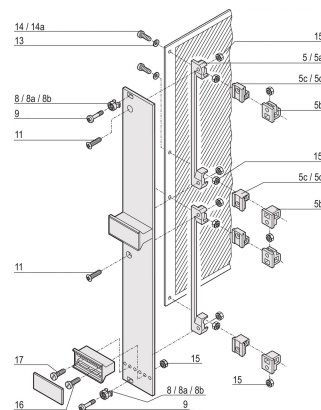

Sleeves for M2.5, Plastic, Grey; 100 pieces

NUMĂR DE CATALOG

21100-464

Sleeve guides the collar screw when fastening the front panel.

CERTIFICATIONS

CARACTERISTICI

Sleeve guides the collar screw when fastening the front panel

Sleeve is inserted into the elongated hole of the front panel

ATTRIBUTE PRODUS

Material: Polyamide 6

Color: Pebble Grey

Package Quantity: 100

Color Code: RAL 7032

Depth (D): 6.9mm

Height (H): 6mm

Product Type: Sleeve

Width (W): 6.8mm

Works With: Front Panels

Flammability Rating: UL® 94V-2

DETALII SUPLIMENTARE DESPRE PRODUS

Metal sleeves on the partial front panels must be pressed in.

All sleeves can be used for front panel > 2 HP.