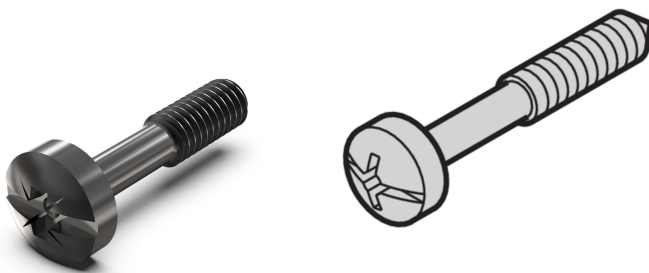

Collar Screw, Cross Recess/Slotted, M2.5 x 12.3 mm, Steel Black, 100 pieces

NUMĂR DE CATALOG

21101-102

CERTIFICATIONS

ATTRIBUTE PRODUS

Length: 12.3mm

Material: Oțel

Finish: Zinc Top Coat

Package Quantity: 100

Thread Size: M2.5

Depth: 14.3mm

Height: 5mm

Product Type: Screw

Type: Screw

Width: 5mm

Works With: Front Panels