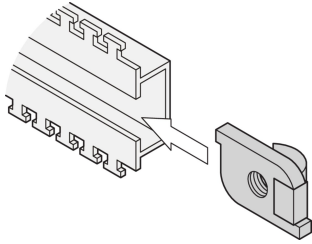

Slide Nut Kit for C-Rail, 100 Pieces

NUMĂR DE CATALOG

21101-127

C-Rails are for better cable management. Installation generally behind the 19" uprights. They are compatible with standard cable clabs.

CERTIFICATIONS

CARACTERISTICI

Slide nut for C-profiles

ATTRIBUTE PRODUS

Material: Oțel

Package Quantity: 100

Product Type: Nut

Type: Slide Nut

Net Weight: 1.08kg