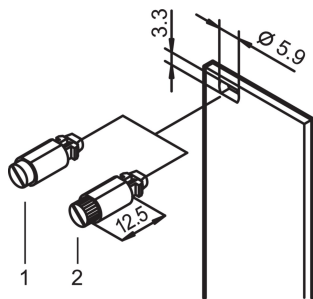

Quarter-Turn Fastener, Slotted Head, Grey; 100 pieces

NUMĂR DE CATALOG

21101-847

1/4 rotary lock with defined stop.

CERTIFICATIONS

CARACTERISTICI

1/4 rotary lock with defined stop

Identification of locking position due to slot position

Height: 6mm

Material: Oțel; Zinc Alloy; Thermoplastic

Product Type: Hardware Kit

Width: 7mm

Works With: Front Panels

Fastener Type: Slotted Head

Net Weight: 0.1kg

DETALII SUPLIMENTARE DESPRE PRODUS