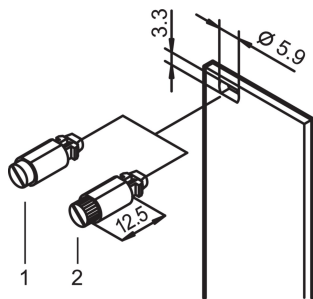

# Quarter-Turn Fastener With Slotted Head, Black; 100 pieces

## NUMĂR DE CATALOG

**21101-848**

1/4 rotary lock with defined stop.

## CARACTERISTICI

1/4 rotary lock with defined stop

Identification of locking position due to slot position

Vibration and shake proof

Qty 100 pieces

Product Type: Hardware Kit

Width: 7mm

Works With: Front Panels

Fastener Type: Slotted Head

Net Weight: 0.1kg