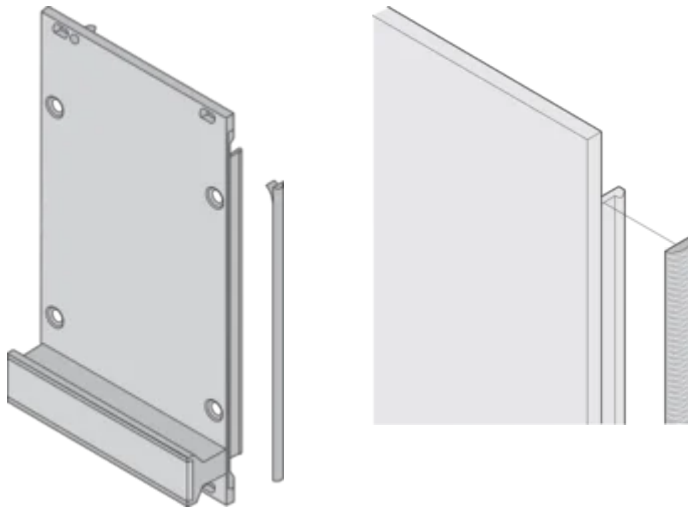

Height (H): 97mm

Material: Elastomer Termoplastic

Product Family: EuropacPRO; RatiopacPRO; RatiopacPRO AIR; PropacPRO; Frame Type Plug-In Unit

Product Type: Shielding Kit

Width (W): 3.8mm

Works With: Subracks; Cases; Front Panels

Flammability Rating: UL® 94V-0

Net Weight: 0.048kg

DETALII SUPLIMENTARE DESPRE PRODUS

EMC gaskets (textile) are required for shielding the front panels.

DIAGRAMS

AVERTIZARE

Produsele nVent trebuie instalate și utilizate numai așa cum este indicat în fișele de instrucțiuni și materialele de formare ale nVent. Fișele de instrucțiuni sunt disponibile pe www.nvent.com și de la reprezentantul dvs. de servicii clienți nVent. O instalare incorectă, o utilizare abuzivă, o aplicare greșită sau orice altă lipsă de respectare completă a instrucțiunilor și avertismentelor nVent poate duce la defectarea produsului, la deteriorarea proprietății, la răni corporale grave și moarte și/sau poate anula garanția dvs.