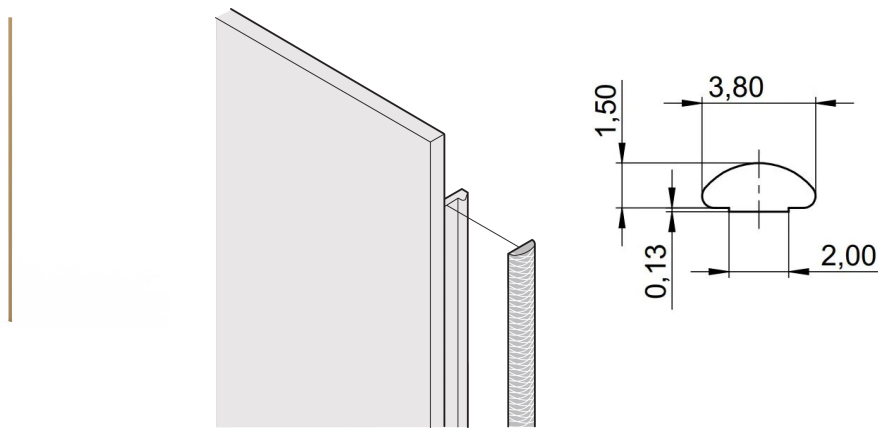

Front Panel EMC Textile Shielding Kit, -40... +70°C, 6 U; 100 pieces

NUMĂR DE CATALOG

21101-856

The textile EMC gaskets are inserted into a slot on the right hand side of the U-shaped front panels. The gaskets are glued to the front panel.

CERTIFICATIONS

CARACTERISTICI

Textile EMC gasket is affixed laterally on the front panel or in the groove of the right-hand profile as appropriate.

Profile seal is bonded onto the contact surface of the 19" bracket or of the rear angle and sets up the conductive connection to the U-shaped front panels

Temperature range -40 °C ... +70 °C

ATTRIBUTE PRODUS

Rack Height: 6U

Package Quantity: 100

Depth (D): 1.62mm

Height (H): 232mm

Material: Elastomer Termoplastic

Product Family: EuropacPRO; RatiopacPRO; RatiopacPRO AIR; PropacPRO; Frame Type Plug-In Unit

Product Type: Shielding Kit

Width (W): 3.8mm

Works With: Subracks; Cases; Front Panels

Flammability Rating: UL® 94V-0

Gross Weight: 0.174kg

DETALII SUPLIMENTARE DESPRE PRODUS

EMC gaskets (textile) are required for shielding the front panels.