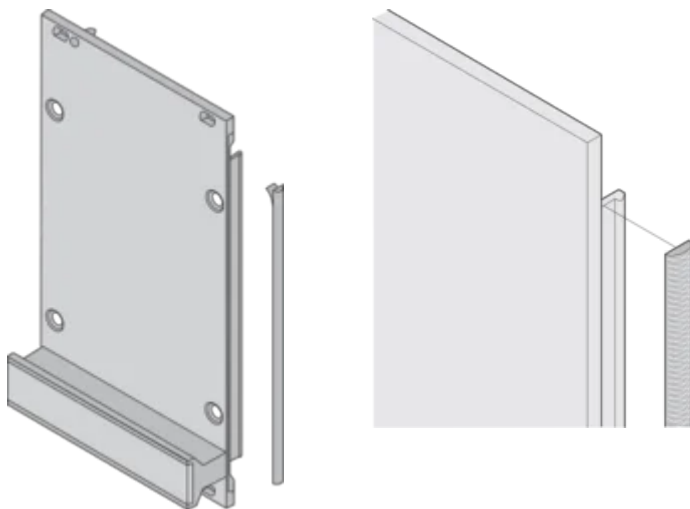

Height (H): 52mm

Material: Elastomer Termoplastic

Product Family: EuropacPRO; RatiopacPRO; RatiopacPRO AIR; PropacPRO; Frame Type Plug-In Unit

Product Type: Shielding Kit

Width (W): 3.8mm

Works With: Subracks; Cases; Front Panels

Flammability Rating: UL® 94V-0

Gross Weight: 0.047kg

DETALII SUPLIMENTARE DESPRE PRODUS

EMC gaskets (textile) are required for shielding the front panels.

DIAGRAMS

AVERTIZARE

Produsele nVent trebuie instalate și utilizate numai așa cum este indicat în fișele de instrucțiuni și materialele de formare ale nVent. Fișele de instrucțiuni sunt disponibile pe www.nvent.com și de la reprezentantul dvs. de servicii clienți nVent. O instalare incorectă, o utilizare abuzivă, o aplicare greșită sau orice altă lipsă de respectare completă a instrucțiunilor și avertismentelor nVent poate duce la defectarea produsului, la deteriorarea proprietății, la răni corporale grave și moarte și/sau poate anula garanția dvs.