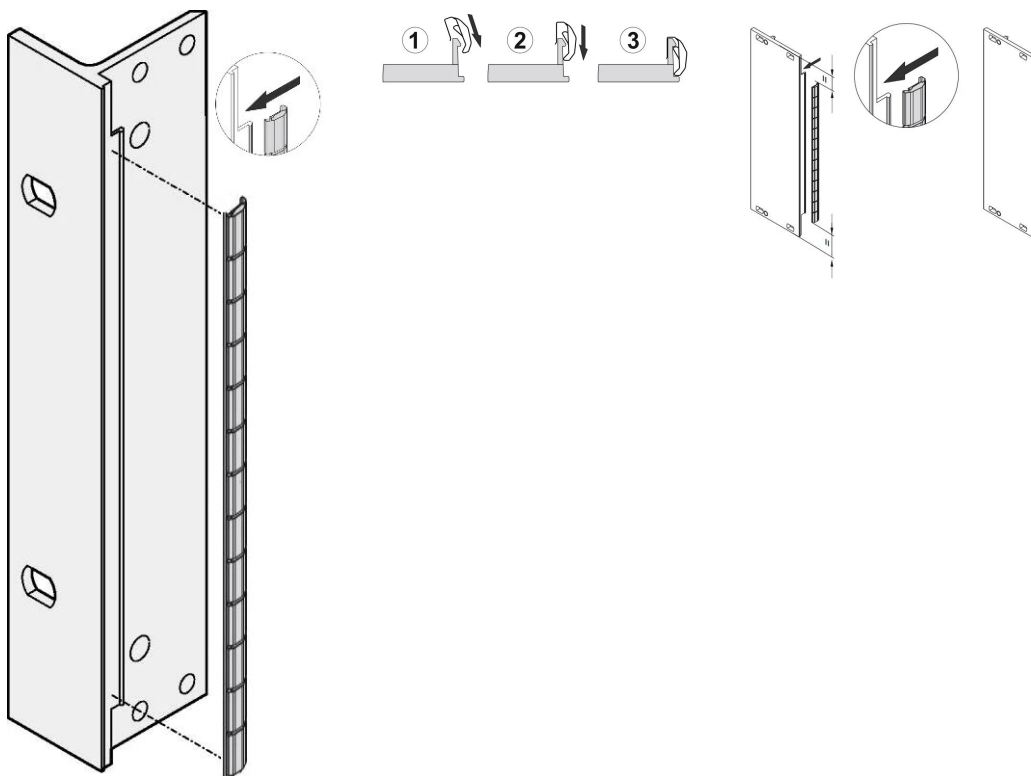

Front Panel EMC Stainless Steel Shielding Kit, for U-Shaped front panels, 4 U, 10 Pieces

NUMĂR DE CATALOG

21102-113

The stainless EMC gaskets are inserted into a slot on the right hand side of the U-shaped front panels.

The gasket will be clipped onto the right front panel bracket, the 19" bracket or rear profile of the subrack

CARACTERISTICI

The stainless steel EMC-gasket for SCHROFF U-shaped front panels, offers excellent performance in shielding effectiveness and an enormous temperature range from -200 to +160°C.

Easy mounting by clipping the gasket onto the right front panel bracket, the 19" bracket or rear profile of the subrack

Temperature range from -200 to +160°C.

ATTRIBUTE PRODUS

Rack Height: 4U

Package Quantity: 10