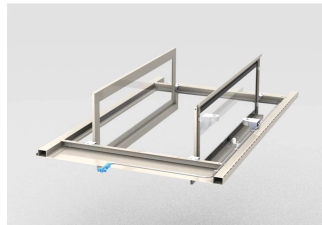

Aisle Containment Automatic Top Cover, 1200W 600D, RAL 7021

NUMĂR DE CATALOG

21130-592

Top cover that can be automatically opened in case of an event on site.

CERTIFICATIONS

CARACTERISTICI

Automatic containment top covers open automatically in the event of fire so that the facility sprinkler systems can put out the fire. In normal operation, the top covers are kept closed by electromagnets and open when the floating contact of the fire detection system is opened

Suitable for an aisle width of 1200 mm

Top cover with safety glass, 7 mm

With the universal top cover profile, the aisle height can be increased by 84 mm; please order separately

The top cover can be removed from the inside. When opened, the top cover provides access to lighting and sprinkler systems above the containment system for maintenance work

Please order the control unit, which can be used to control up to 12 automatic top covers, separately

A 24 VDC power supply unit is required to operate the system. Please order separately

ATTRIBUTE PRODUS

Width: 600mm

Depth: 1200mm

Package Quantity: 1

Color: Black Grey

Color Code: RAL 7021

Finish: Vopsit Pulbere

Material: Oțel; Glass

Product Type: Cover