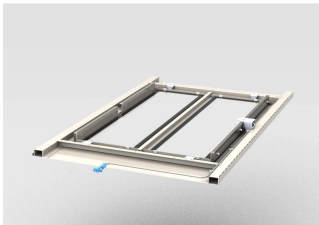

Aisle Containment Automatic Top Cover, 1200W 600D, RAL 7021

NUMĂR DE CATALOG

21130-592

Top cover that can be automatically opened in case of an event on site.

CERTIFICATIONS

CARACTERISTICI

Automatic containment top covers open automatically in the event of fire so that the facility sprinkler systems can put out the fire. In normal operation, the top covers are kept closed by electromagnets and open when the floating contact of the fire detection system is opened

Suitable for an aisle width of 1200 mm

Top cover with safety glass, 7 mm

With the universal top cover profile, the aisle height can be increased by 84 mm; please order separately

The top cover can be removed from the inside. When opened, the top cover provides access to lighting and sprinkler systems above the containment system for maintenance work

Please order the control unit, which can be used to control up to 12 automatic top covers, separately

A 24 VDC power supply unit is required to operate the system. Please order separately

ATTRIBUTE PRODUS

Width: 600mm

Depth: 1200mm

Package Quantity: 1

Color: Black Grey

Color Code: RAL 7021

Finish: Vopsit Pulbere

Material: Oțel; Glass

Product Type: Cover