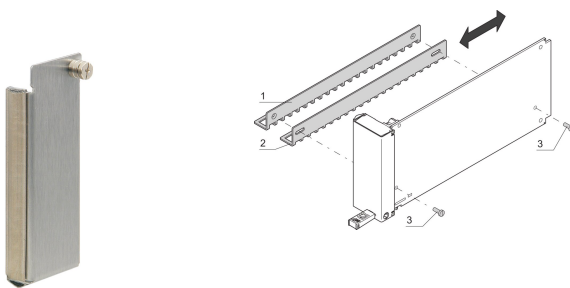

MicroTCA.4 Front Panel (above MCH), Full-Size Single, Shielded, SSt

NUMĂR DE CATALOG

21850-103

AdvancedTCA front panel (stainless steel) for textile gasketing. Shielded filler modules are used to close unused slots.

CERTIFICATIONS

CARACTERISTICI

In accordance with MicroTCA.1 and MicroTCA.4 specifications

Shielded filler modules are used to close unused slots

Can be screwed on; is supported on the guide rail

ATRIBUTE PRODUS

Height: 84.68mm

Package Quantity: 1

Accessory Type: Front panel

Mounting: Screw-on Front

Gasket Type: Textile EMC

Front Finish: Raw

Rear Finish: Raw

Depth: 1mm

EMC Shielding: Yes

Material: Stainless Steel

Product Family: AdvancedMC

Product Type: Front Panel

Type: Front Panel

Width: 28.98mm

Net Weight: 0.055kg

AVERTIZARE