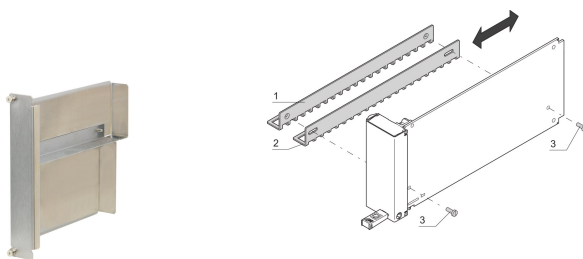

MTCA.4 RTM Filler Module With Air Baffle, Full-Size Double, for RTM BP Cover Z3

NUMĂR DE CATALOG

21850-129

To cover unused AdvancedMC, MCH or PM slots in MTCA.1 and MTCA.4 systems or unused slots in a MTCA.0 system with locking bar. Modules consist of a front panel with latches and captive screws, EMC gasket and side panel. Modules can be fixed to the card cage with the captive screws.

CERTIFICATIONS

CARACTERISTICI

In accordance with MicroTCA.1 and MicroTCA.4 specifications

To cover unused slots within a MicroTCA.1 or MicroTCA.4 System

Flanges with captive M3 screws for fixing to the card cage

EMC shielded

ATRIBUTE PRODUS

Design Feature: Full-Size

Package Quantity: 1

Material: Stainless Steel

Product Family: MicroTCA

Product Type: System Module

Type: Filler Module