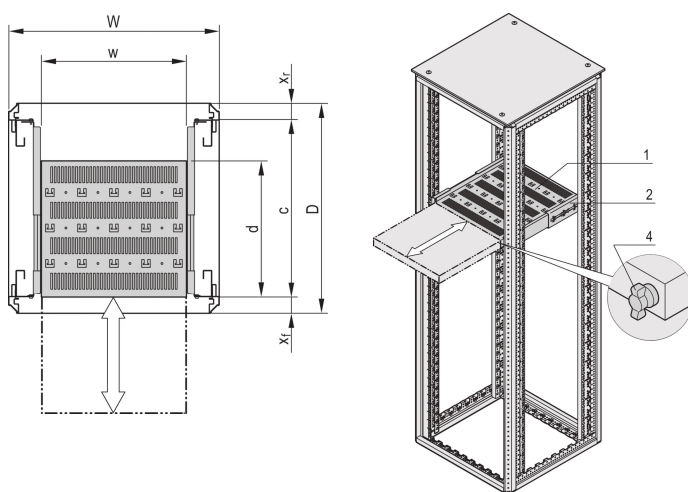

# Varistar CP | 19" Telescopic Shelf 70 kg, 600W 500D, RAL 7035

## NUMĂR DE CATALOG

22130-352

Varistar, Novastar and Eurorack 19" Shelf, Stationary with 70 kg load capacity, perforated for ease of assembly.

## CARACTERISTICI

Perforated cut-outs for assembling cable ties

Static load-carrying capacity 70 kg

Incl. telescopic slides

Locking with T-bar lock possible

St, 1.5 mm

Hammer head perforation for assembly with cable ties

## ATTRIBUTE PRODUS

Type: Telescopic Shelf

Width: 400mm

Depth: 382mm

Package Quantity: 1

Color: Light Grey

Color Code: RAL 7035

Finish: Vopsit Pulbere