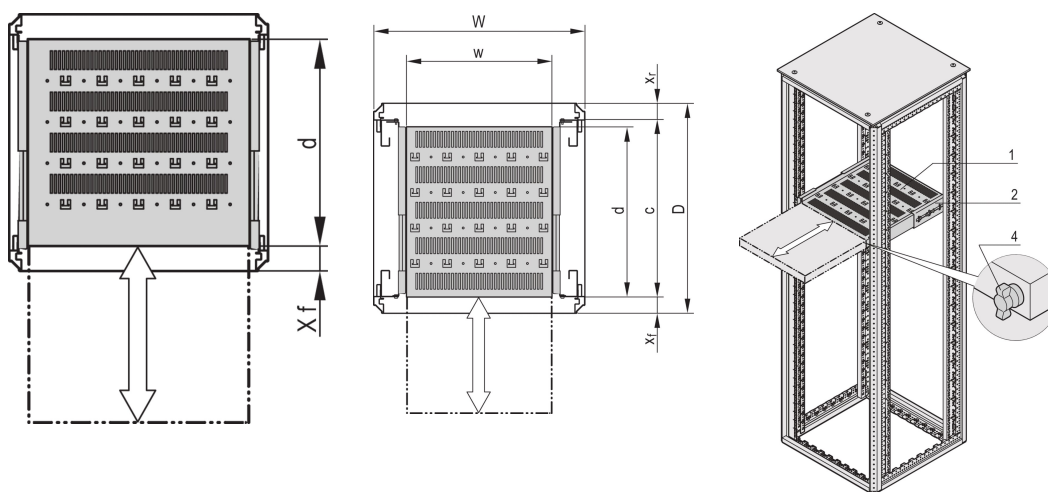

Varistar CP | 19" Telescopic Shelf 70 kg, 600W 800D, RAL 7035

NUMĂR DE CATALOG

22130-355

Varistar, Novastar and Eurorack 19" Shelf, Stationary with 70 kg load capacity, perforated for ease of assembly.

CERTIFICATIONS

CARACTERISTICI

Perforated cut-outs for assembling cable ties

Static load-carrying capacity 70 kg

Incl. telescopic slides

Locking with T-bar lock possible

St, 1.5 mm

Hammer head perforation for assembly with cable ties

ATTRIBUTE PRODUS

Type: Telescopic Shelf

Width: 400mm

Depth: 682mm

Package Quantity: 1

Color: Light Grey

Color Code: RAL 7035

Finish: Vopsit Pulbere

Material: Oțel

Product Family: Varistar CP; Novastar

Product Type: Shelf

Gross Weight: 9.66kg

DETALII SUPLIMENTARE DESPRE PRODUS

Mounting bracket for assembly of telescopic slide at frame please order separately.