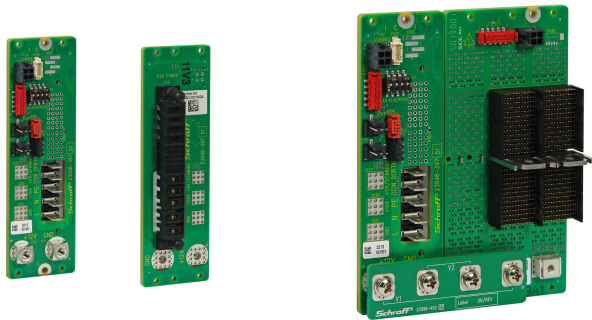

# CPCI Serial Power Backplane, 3 U, 8 HP, 1 Slot

## NUMĂR DE CATALOG

**23098-397**

Power Backplane for CompactPCI Serial applications. Up to 4 Power backplanes can be connected to increase power or for redundancy.

## CARACTERISTICI

Power backplane for pluggable PSUs with FCI Power Blade

3 U, 8 HP, 1 PSU connector

Separate inputs for AC and DC with Fastons

Connector for 12 V, 5 V standby, utility signals, current sharing, power button, serial console to a UPS and digital I/O at the rear

Utility Connector Type: MicroMatch, 10-pin

Width: 39.6mm

Net Weight: 0.185kg

Package Quantity: 1