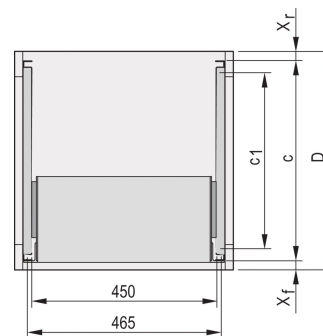

C-Profile Adaptor for Subracks Assembled into Cabinets, 295 mm

NUMĂR DE CATALOG

24562-455

The C-profile, assembled on the Side Panel of the subrack serves to fix the subrack on the guiding profile when mounted into a cabinet.

CERTIFICATIONS

CARACTERISTICI

The C-profile fixes the subrack on the guiding profile when mounted into a cabinet.

ATTRIBUTE PRODUS

Depth: 295mm

Package Quantity: 2

Finish: Anodized

Material: Aluminiu