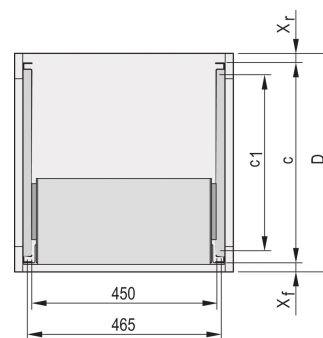

C-Profile Adaptor for Subracks Assembled into Cabinets, 475 mm

NUMĂR DE CATALOG

24562-458

The C-profile, assembled on the Side Panel of the subrack serves to fix the subrack on the guiding profile when mounted into a cabinet.

CERTIFICATIONS

CARACTERISTICI

The C-profile fixes the subrack on the guiding profile when mounted into a cabinet.

ATTRIBUTE PRODUS

Depth: 475mm

Package Quantity: 2

Finish: Anodized

Material: Aluminiu