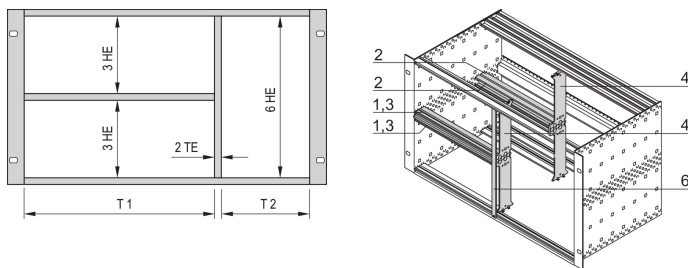

Combined Mounting Kit for Chassis, 63:19 HP

NUMĂR DE CATALOG

24562-463

The combined mounting enable the option to split a 6 U high subrack or case in 2 x 3 U and 6 U sections. Different versions are available.

CERTIFICATIONS

CARACTERISTICI

Designed to accept Euroboards (100 mm high) and double Euroboards (233.35 mm high)

Subdivision of the 6 U assembly area into: 2 x 3 U, 1 x 6 U

ATRIBUTE PRODUS

Package Quantity: 1

Rack Width 1: 63HP

Rack Width 2: 19HP

Material: Aluminiu; Zinc Alloy

Product Family: EuropacPRO

Product Type: Mounting Kit

Rack Height: 6U

Type: Combined

Works With: Subracks